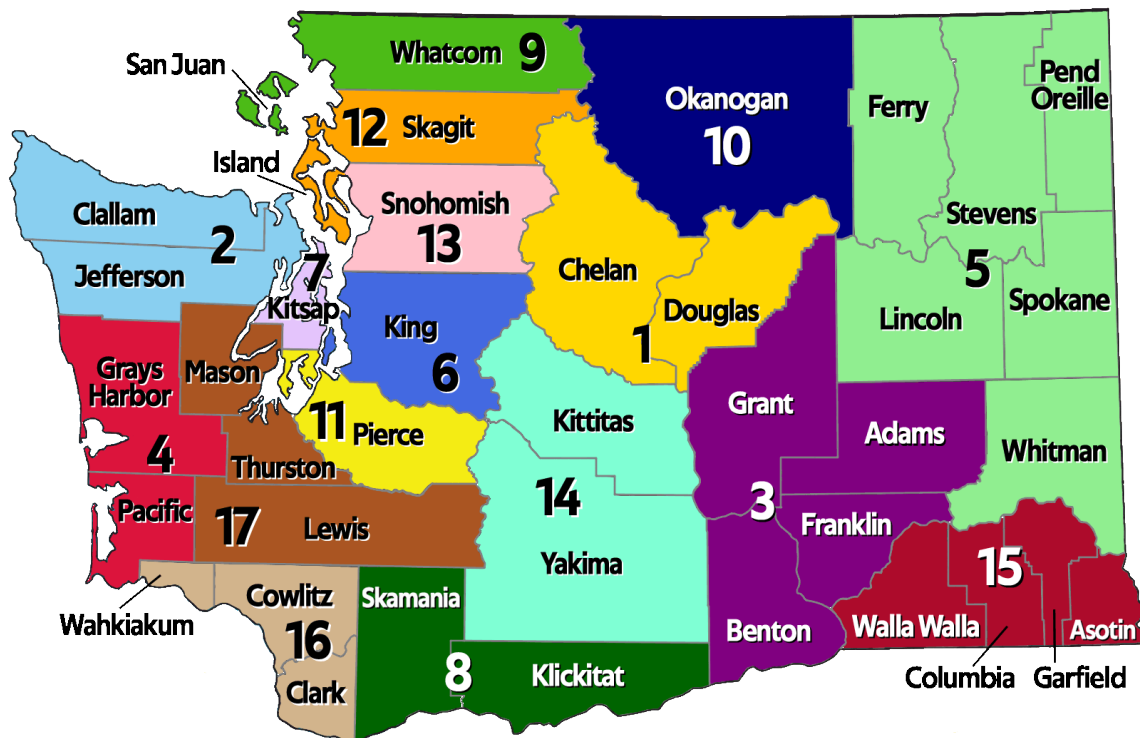

LOCAL CHAPTERS

Ways to Engage:

» **Attend local chapter meetings.** Meet other member physicians, family medicine residents, and medical students in your area. Prior to the COVID-19 pandemic, many local chapter meetings were held at a local facility or restaurant; when conditions allow, we expect to meet in person again. If you're interested in learning more, email us at info@wafp.net.

- | | | | |
|--|---|---|--|
| Chelan-Douglas (1)
• Wenatchee, Chelan, Cashmere | Inland Northwest (5)
• Spokane, Pullman, Colville | Mount Baker (9)
• Bellingham, Ferndale, Friday Harbor | Snohomish (13)
• Everett, Marysville, Edmonds |
| Clallam-Jefferson (2)
• Port Angeles, Port Townsend, Sequim | King (6)
• Seattle, Bellevue, Kent | North Central (10)
• Omak, Okanogan, Brewster | South Central (14)
• Yakima, Ellensburg, Sunnyside |
| Columbia Basin (3)
• Kennewick, Pasco, Moses Lake | Kitsap (7)
• Bremerton, Bainbridge Island, Poulsbo | Pierce (11)
• Tacoma, Lakewood, Puyallup | Southeast (15)
• Walla Walla, College Place, Clarkston |
| Grays Harbor-Pacific (4)
• Aberdeen, Raymond, Ocean Shores | Klickitat-Skamania (8)
• Goldendale, White Salmon, Stevenson | Skagit-Island (12)
• Mount Vernon, Anacortes, Oak Harbor | Southwest (16)
• Vancouver, Longview, Camas |
| | | | Thurston-Mason-Lewis (17)
• Olympia, Centralia, Shelton |